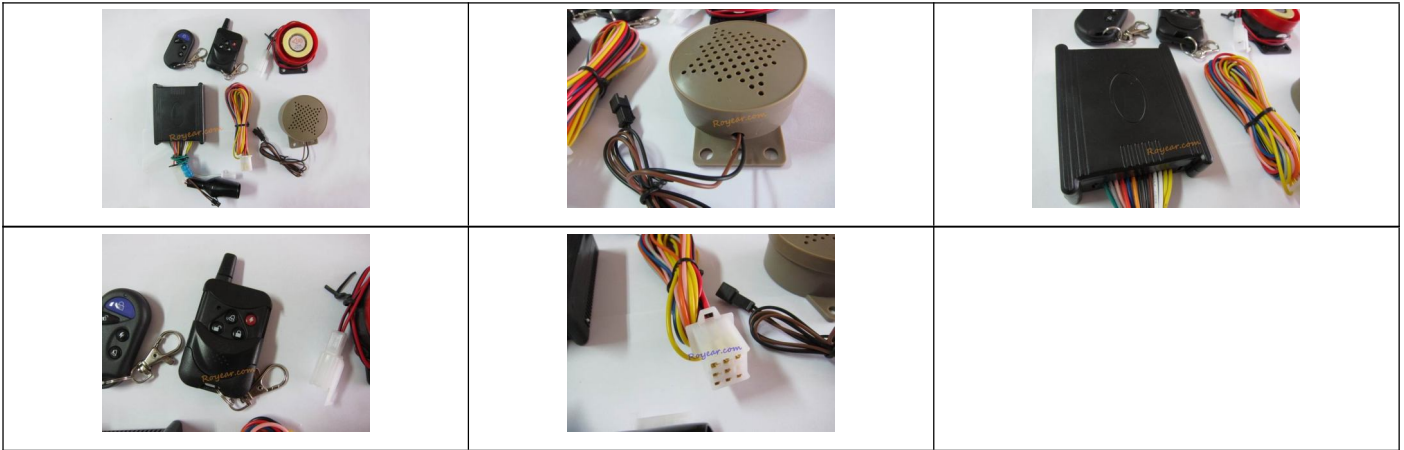

2. Motorcycle Alarm System (one way) (MA002)

Origin	P. R. China	Serial/Model NO.	MA002
Type	Car/Motorcycle Alarm	Usage	Personal

Availability

Production Capacity	20000sets/Month	Packing	Box

Description

- *Remote arming/disarming
- *Bike searching
- *Anti-hijacking
- *Defence guard
- *Frighter defence
- *Emergency alarm
- *Warming up
- *Super remote range
- *Telecontrol extinction
- *Low power consumption
- *One way alarm
- *Simple installation