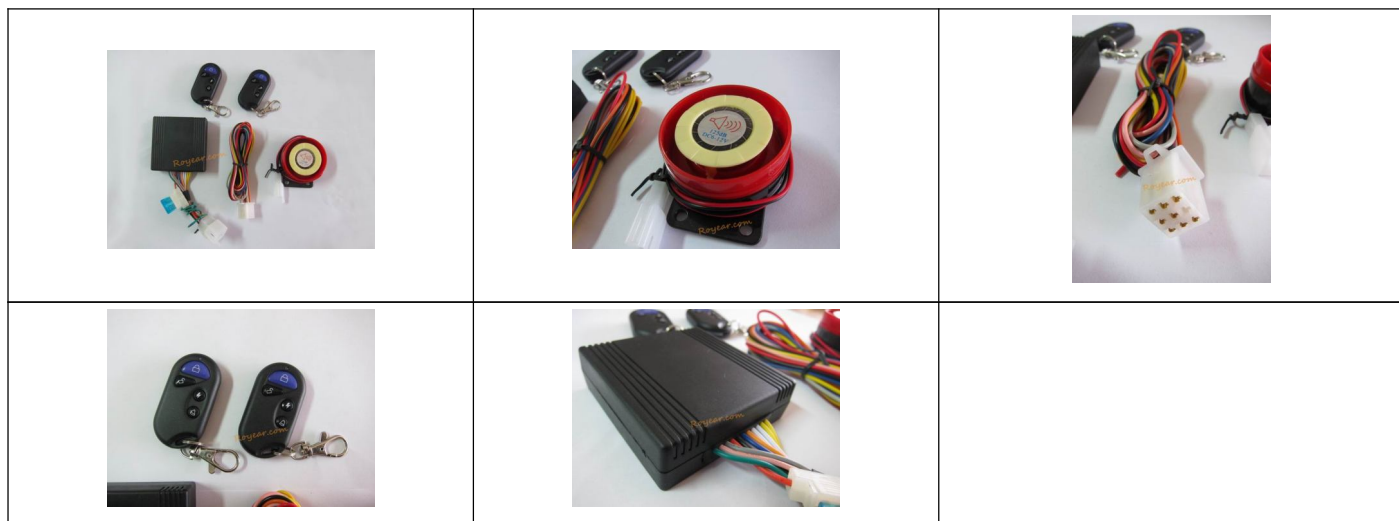

1. Motorcycle Alarm System (one way) (MA001)

Origin	P. R. China	Serial/Model NO.	MA001
Type	Car/Motorcycle Alarm	Usage	Personal

Availability

Production Capacity	20000sets/Month	Packing	Box
----------------------------	-----------------	----------------	-----